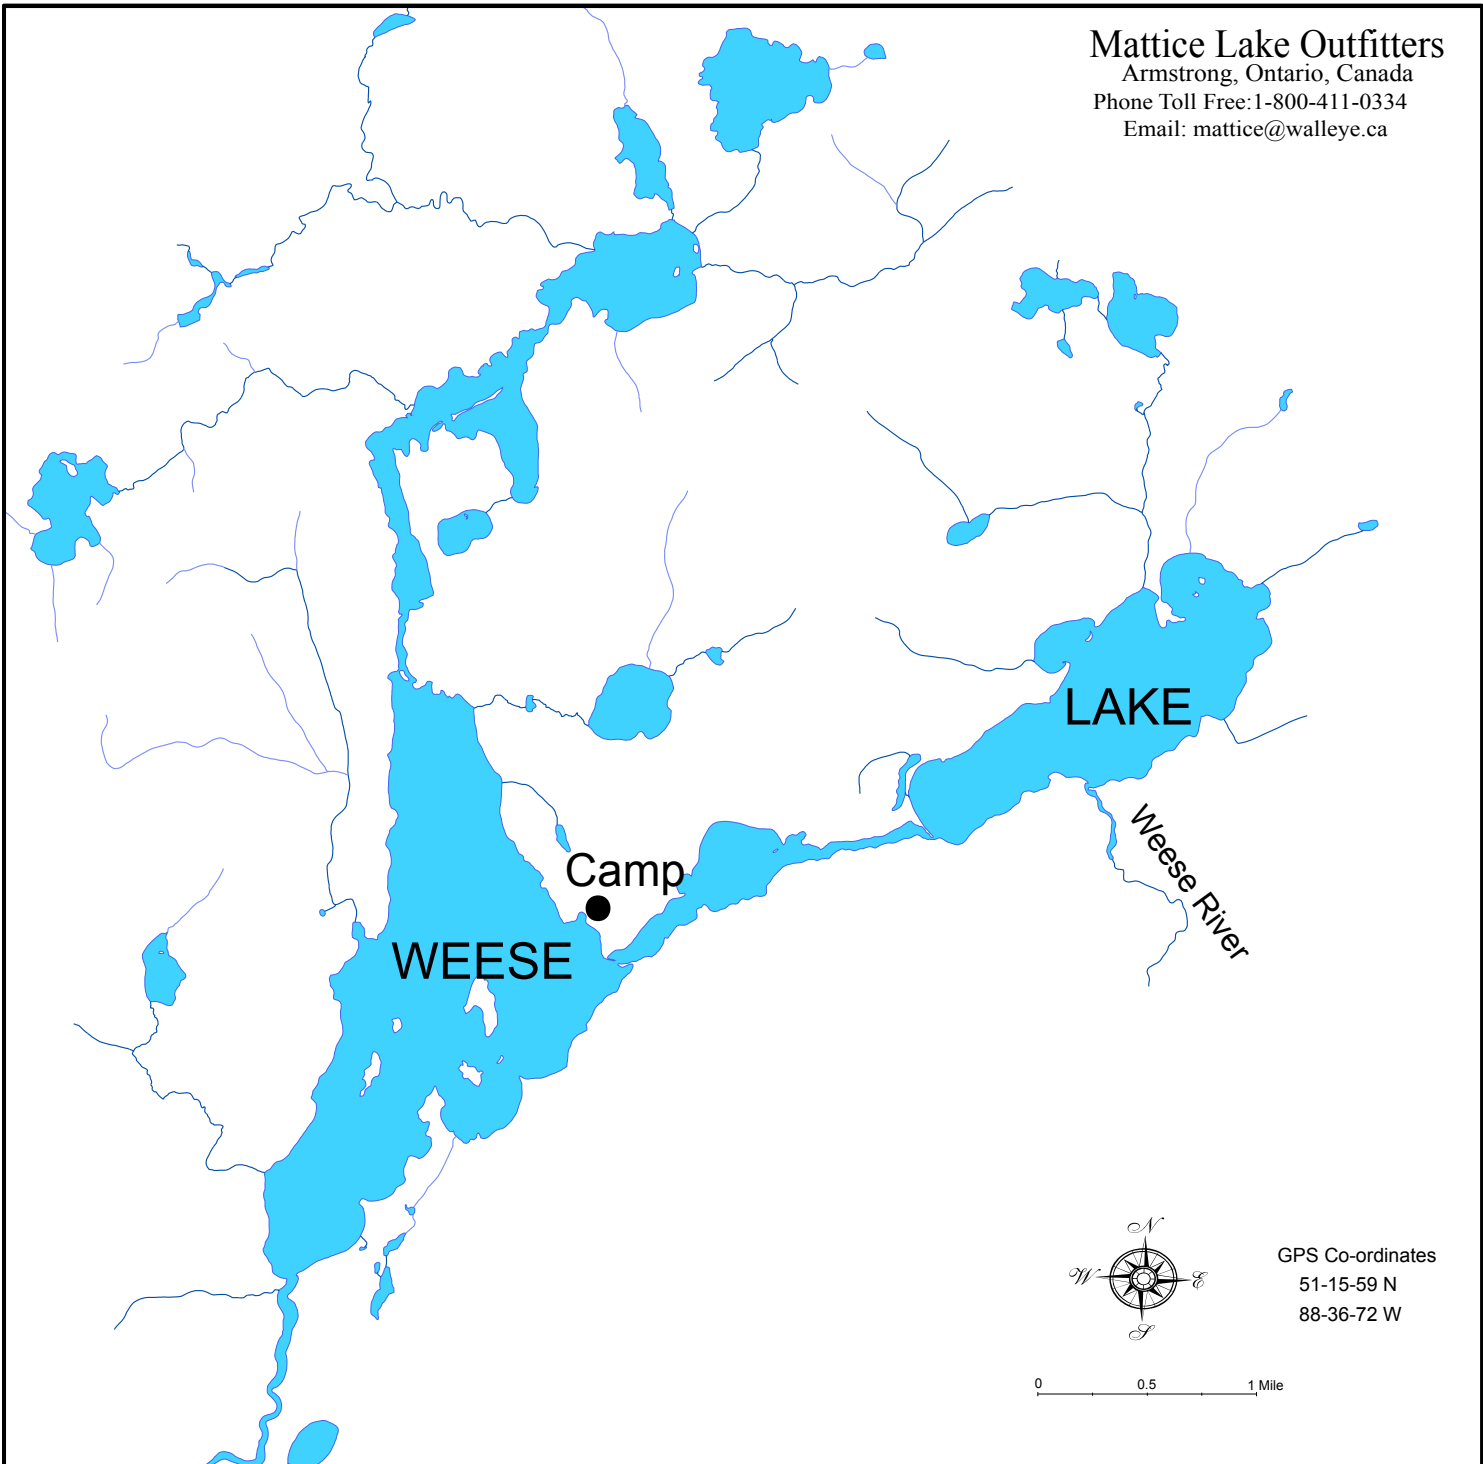

Mattice Lake Outfitters

Armstrong, Ontario, Canada
Phone Toll Free: 1-800-411-0334
Email: mattice@walleye.ca

GPS Co-ordinates
51-15-59 N
88-36-72 W

0 0.5 1 Mile

Not to Scale

"This map is illustrative only. Do not rely on it being a precise indicator of locations of features, nor as a guide to navigation."