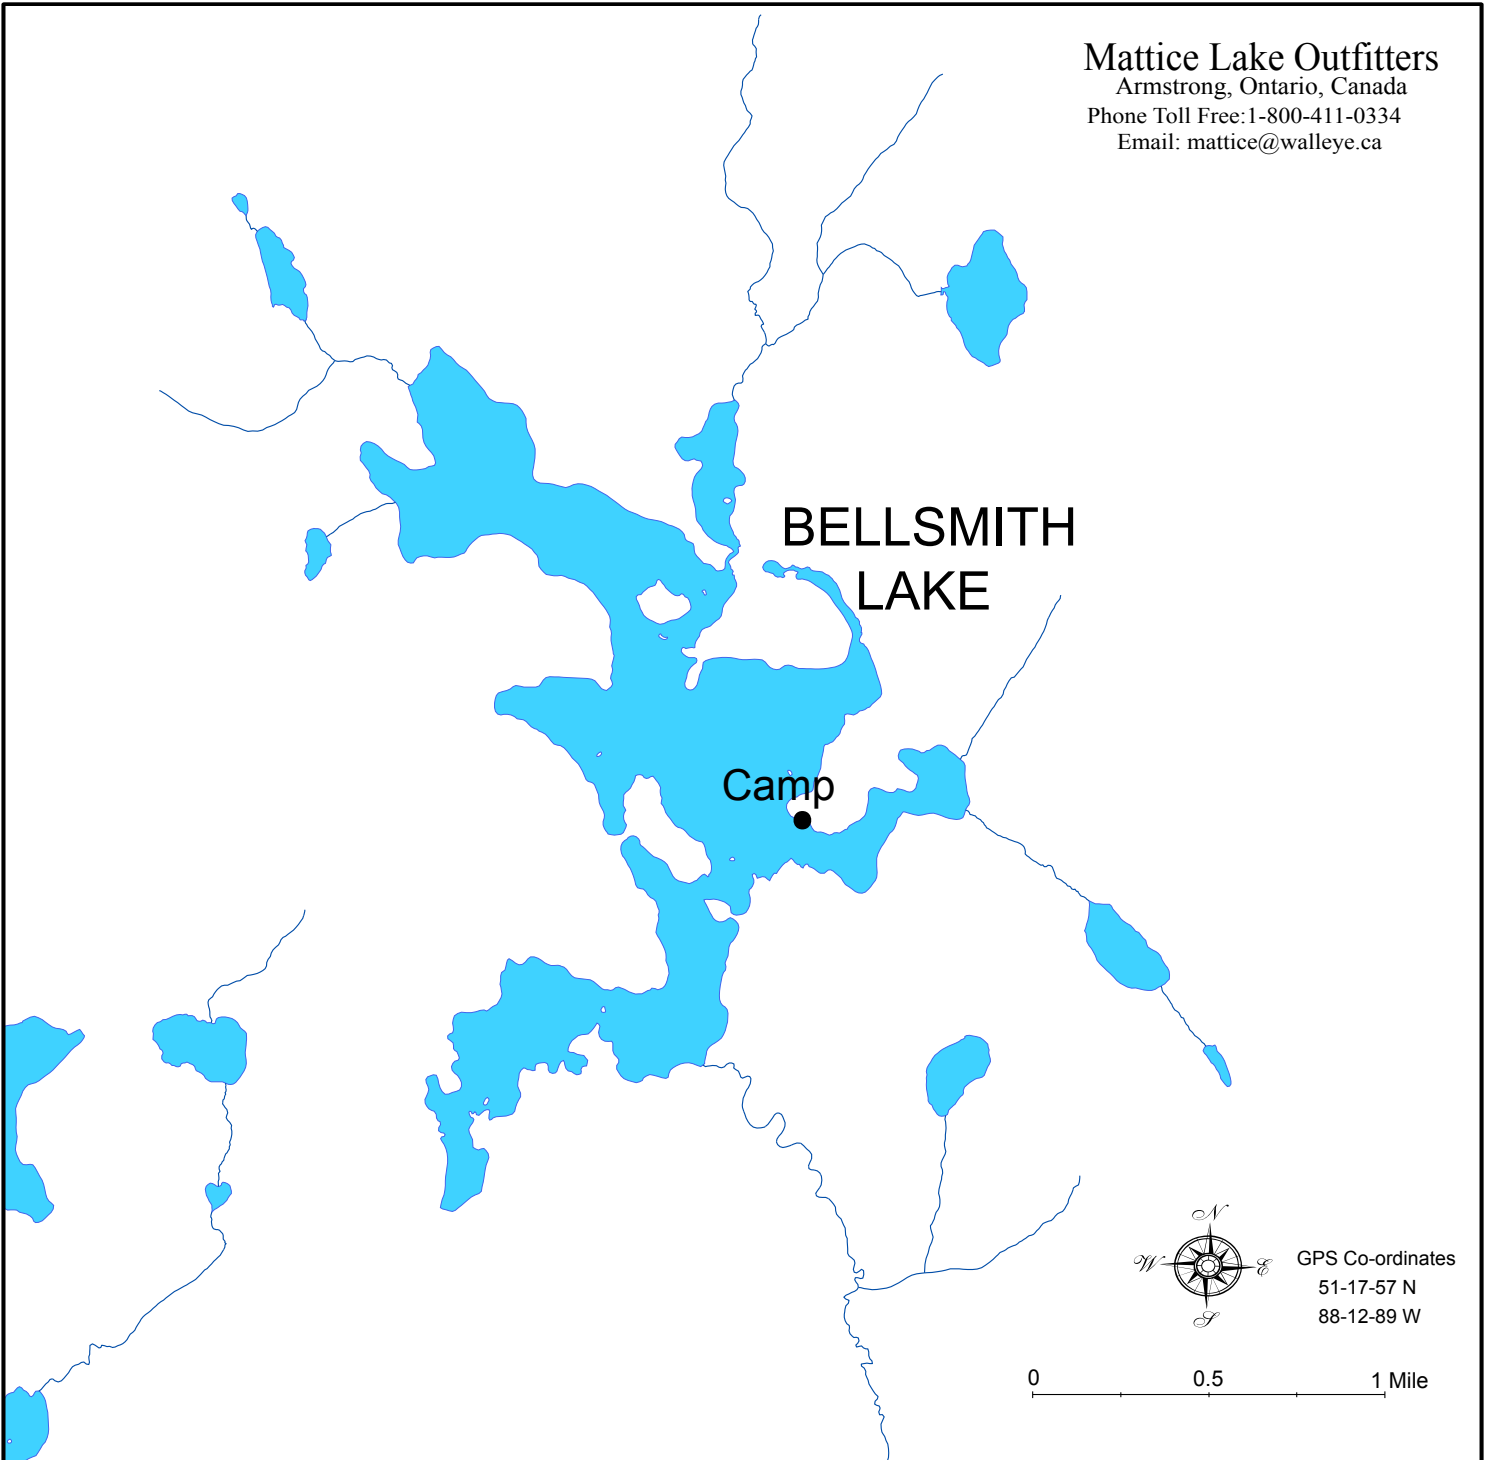

Mattice Lake Outfitters
Armstrong, Ontario, Canada
Phone Toll Free: 1-800-411-0334
Email: mattice@walleye.ca

GPS Co-ordinates
51-17-57 N
88-12-89 W

0 0.5 1 Mile

Not to Scale

"This map is illustrative only. Do not rely on it being a precise indicator of locations of features, nor as a guide to navigation."